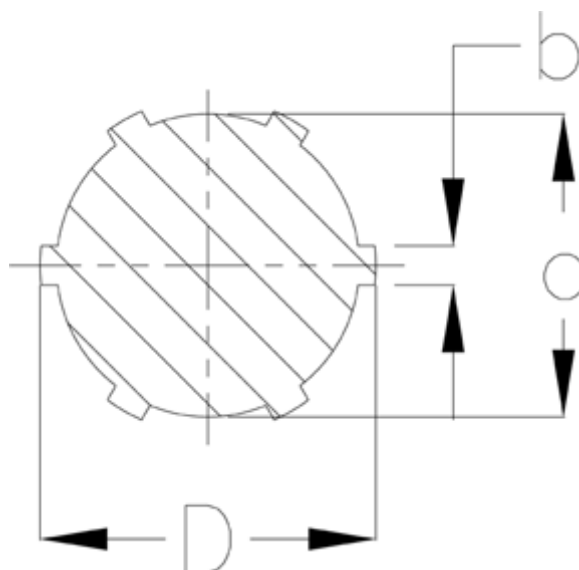

Article number: 0752431000

Description: Spline shaft 1000524003
B6 x 18 x 22 length 1000

Measures

b = 5

d = 18

D = 22

Description = B 6x18x22

Length = 1000